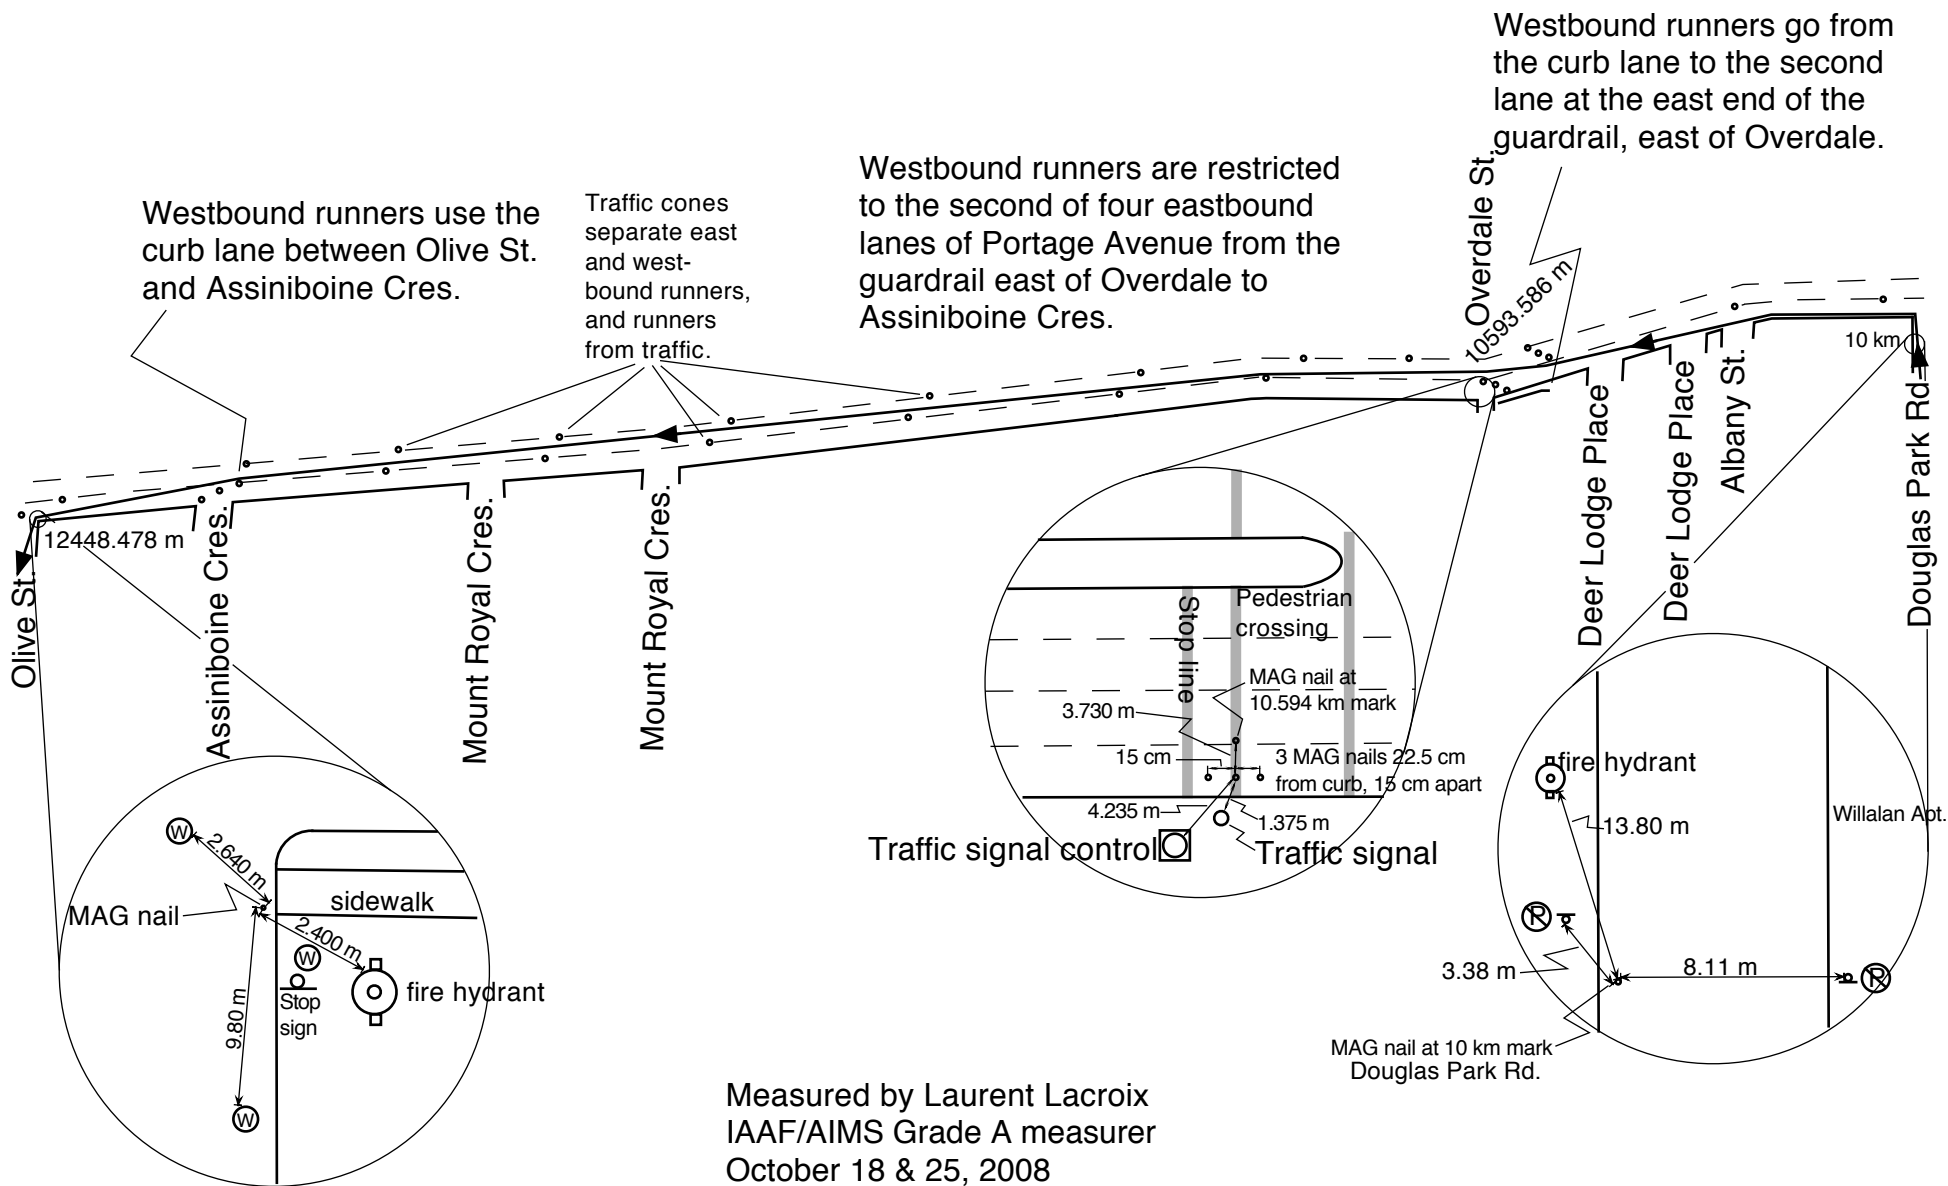

Not to scale

Winnipeg Police Service Half Marathon Westbound Portage Avenue Section

Measured by Laurent Lacroix
IAAF/AIMS Grade A measurer
October 18 & 25, 2008