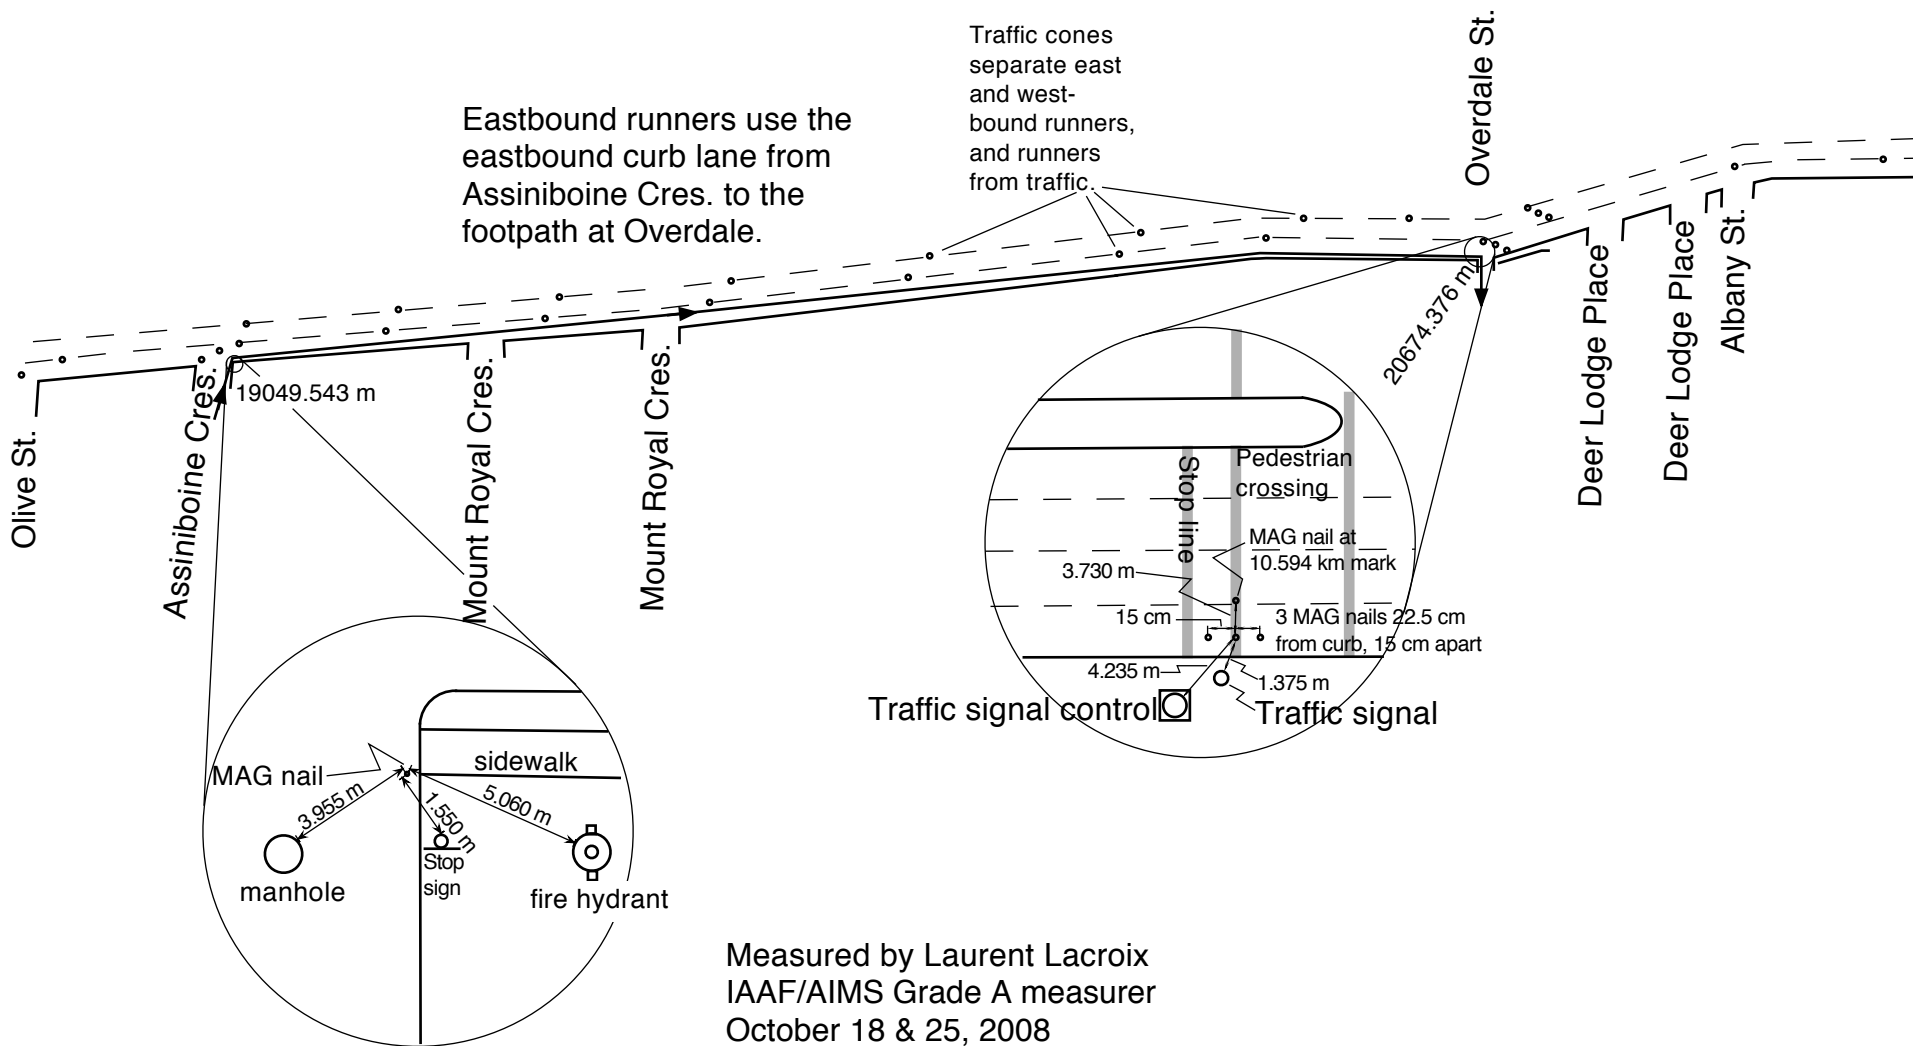

Not to scale

Winnipeg Police Service Half Marathon Eastbound Portage Avenue Section

Eastbound runners use the eastbound curb lane from Assiniboine Cres. to the footpath at Overdale.

Traffic cones separate east and west-bound runners, and runners from traffic.

Measured by Laurent Lacroix
IAAF/AIMS Grade A measurer
October 18 & 25, 2008