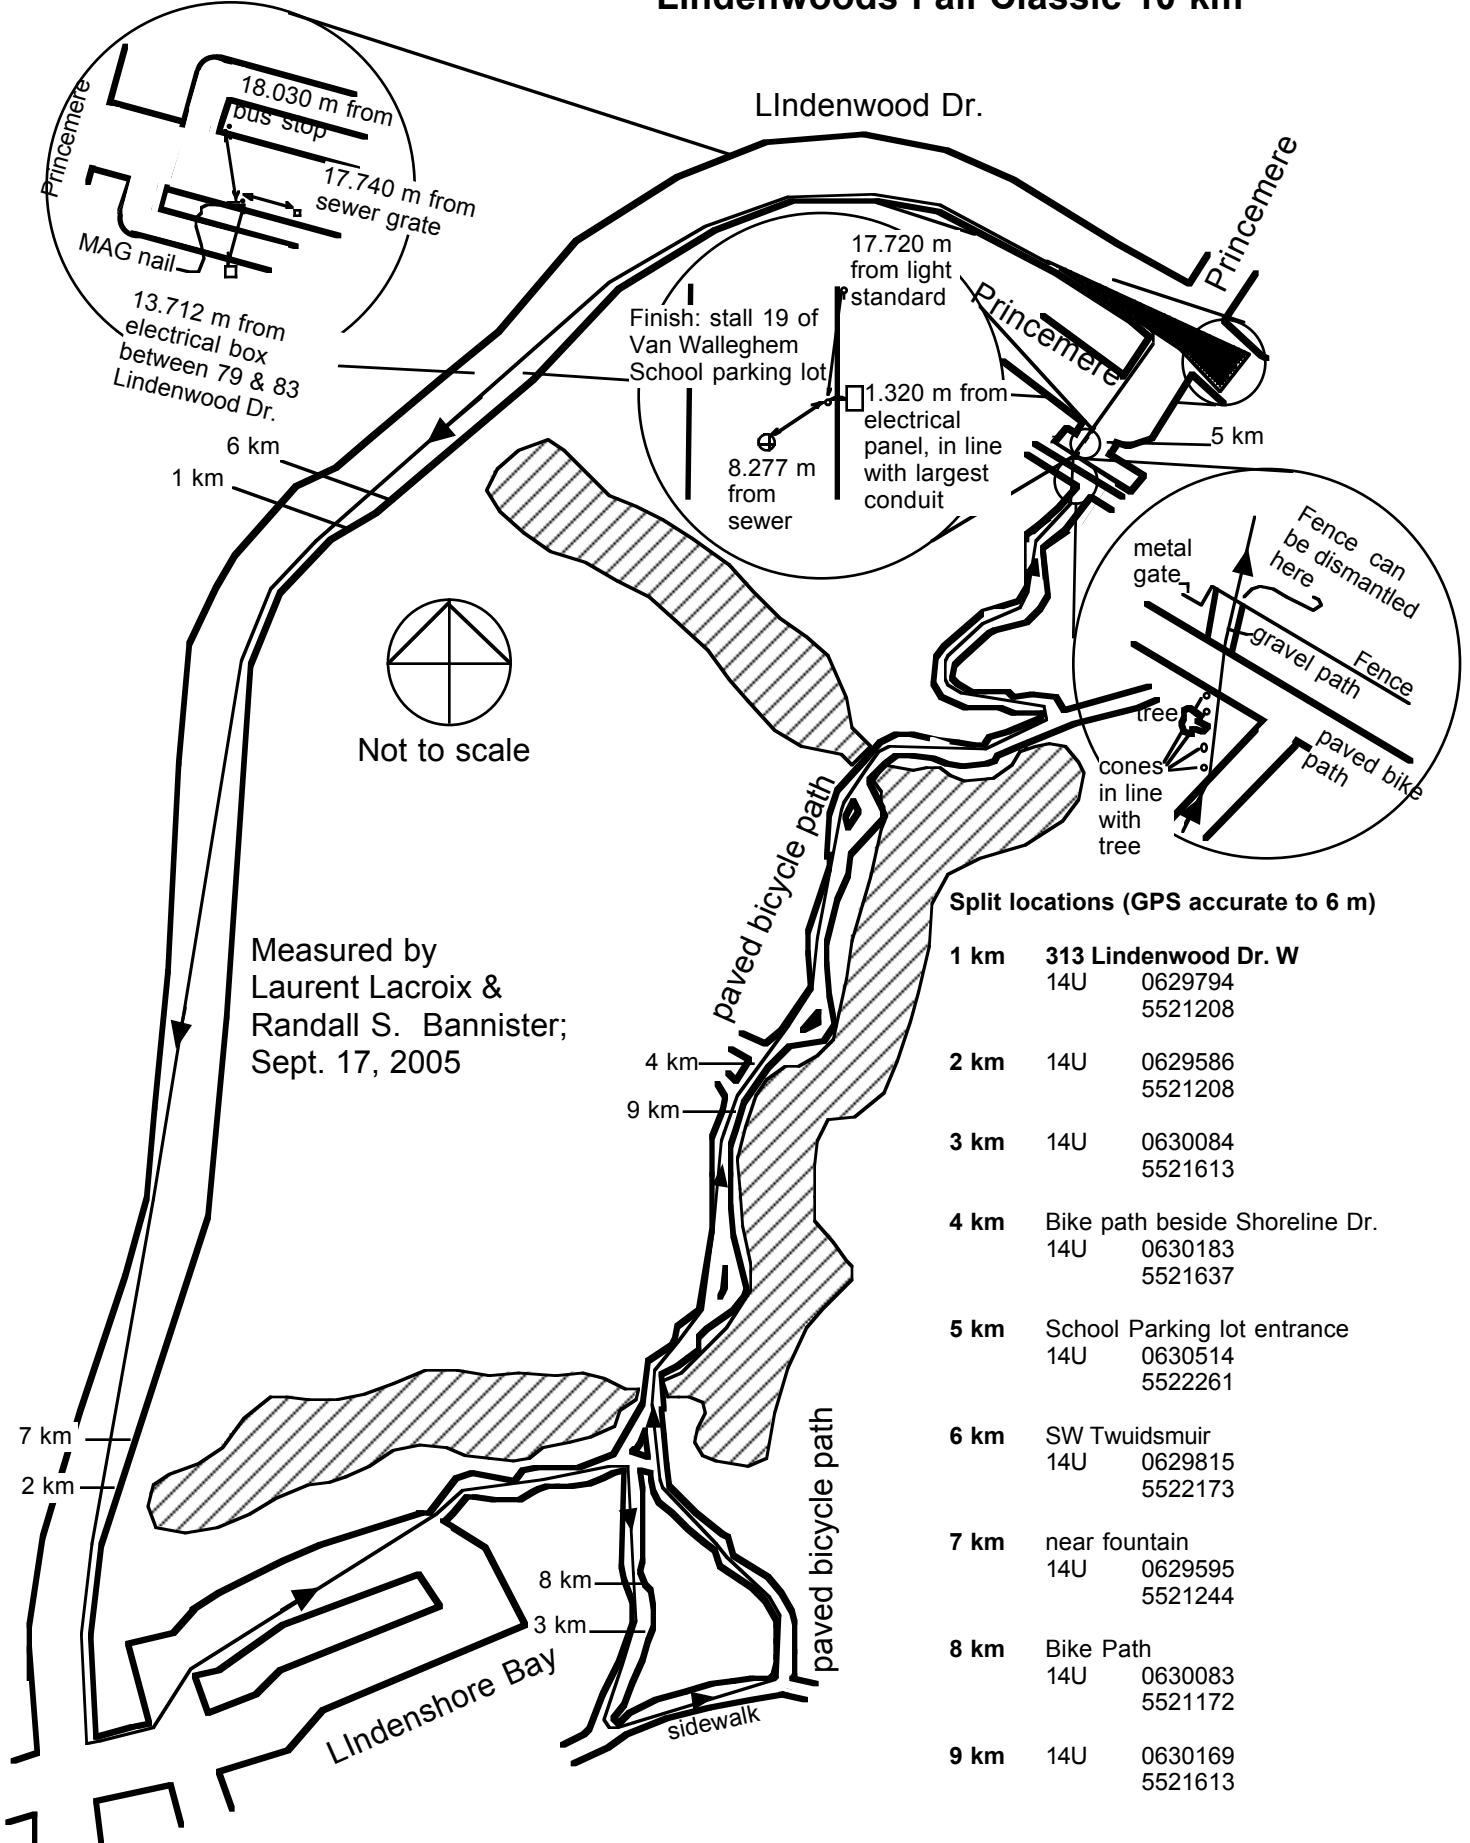

Lindenwoods Fall Classic 10 km

10 km Start

Split locations (GPS accurate to 6 m)

1 km	313 Lindenwood Dr. W	14U	0629794	5521208
2 km		14U	0629586	5521208
3 km		14U	0630084	5521613
4 km	Bike path beside Shoreline Dr.	14U	0630183	5521637
5 km	School Parking lot entrance	14U	0630514	5522261
6 km	SW Twuidsmuir	14U	0629815	5522173
7 km	near fountain	14U	0629595	5521244
8 km	Bike Path	14U	0630083	5521172
9 km		14U	0630169	5521613