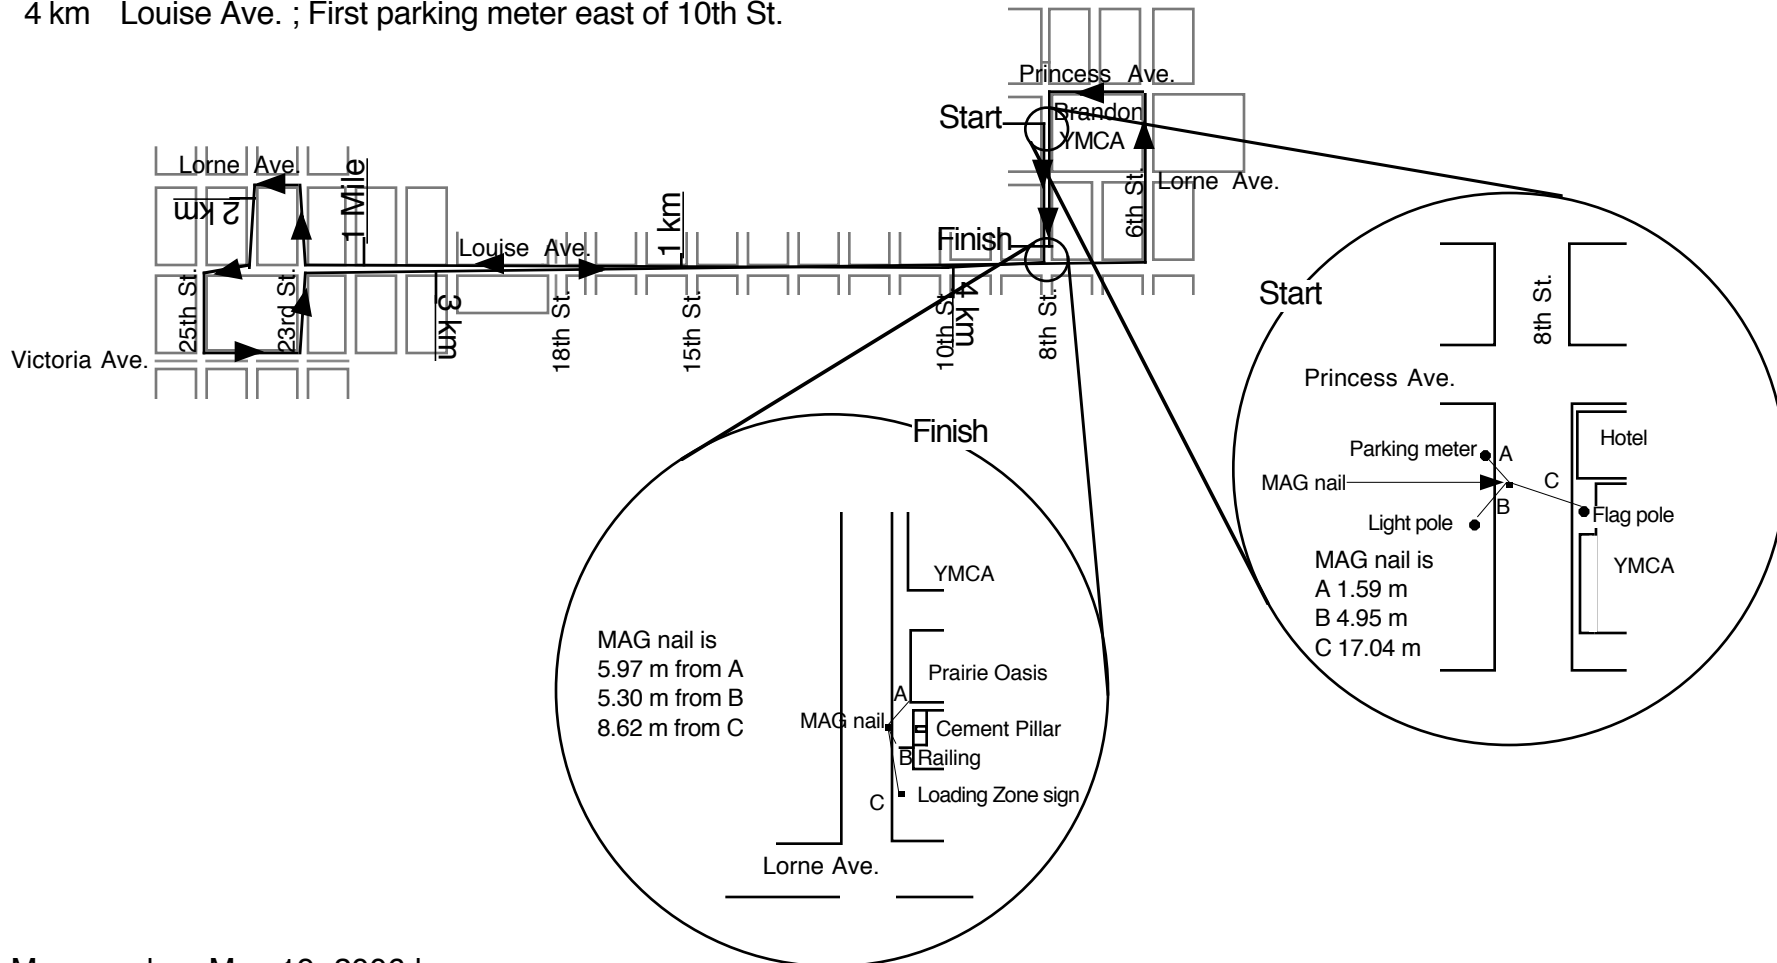

Brandon YMCA Spring Run Off 5 km

Split Locations

- 1 km Door of 1506 Louise Ave.
- 1 Mile Louise Ave.; Address on fence of 401 22nd St.
- 2 km 22nd St., by ball park bleachers
- 3 km Louise Ave., Gymnasium sign west of 20th St.
- 4 km Louise Ave. ; First parking meter east of 10th St.

Measured on May 19, 2006 by
 Laurent Lacroix, IAAF/AIMS Grade A measurer
 Patrick Riddell